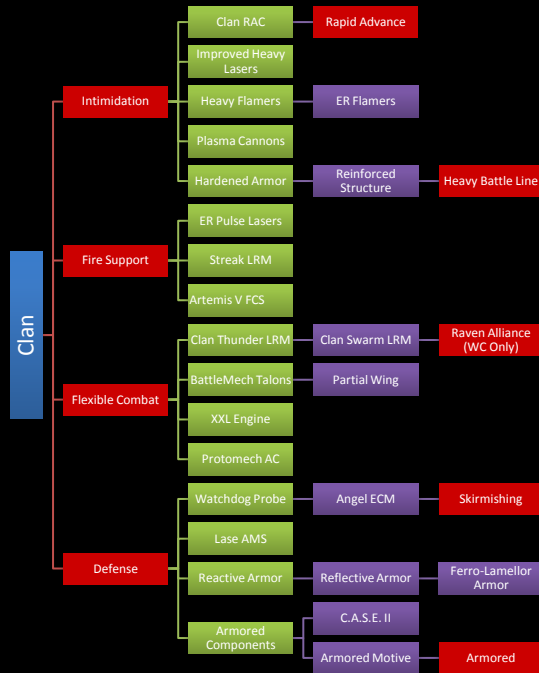

Inner Sphere

MEKWARS: LEGENDS FULL TECH TREE KEY

DOCTRINE BONUSES

Intimidation - Increase Melee Specialist %

Armored - Reduce Heavy Armor Tech costs by 1

Manei Domini - Unlock Shadow Divisions; Unlock "Jihad" Event

Survivability – Increase Survivalist %, Increase Toughness %

Heavy Battle Line- Reduce Assault BattleMech tech cost by 2

Defense - +5% gain while defender

Area Denial - gain bonus minefields for offensive ops

Maneuver – Increase Maneuvering Ace %

Rapid Advance – Reduce Medium BattleMech tech costs by 1

Battlefield Coordination --+25% Command Point gain

Fire Support- +5% gain while attacker

Skirmishing– +5% gain while attacker for Ambush, Flanking Advance

Flexible Combat – Full BattleMech Star may have 2 commanders

Raven Alliance- Unlock "Raven Alliance" Event