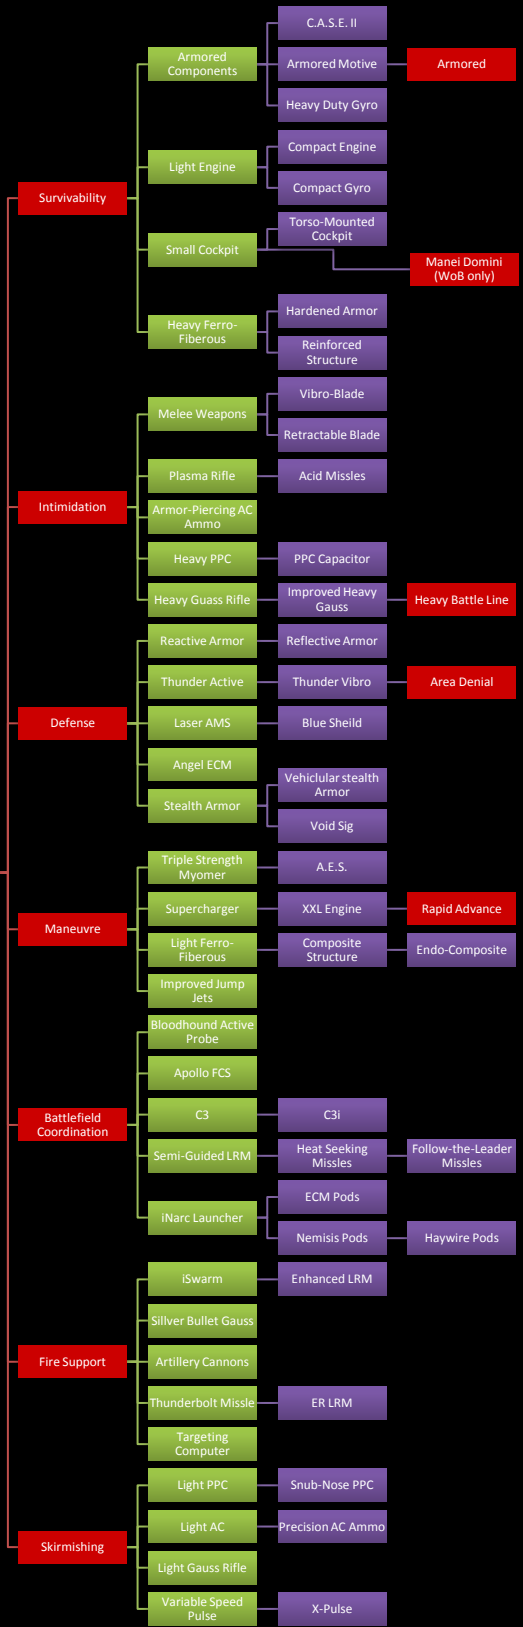

Inner Sphere

MEKWARS: LEGENDS FULL TECH TREE KEY

DOCTRINE BONUSES

Intimidation - Increase Melee Specialist %

Armored - Reduce Heavy Armor Tech costs by 1

Manei Domini - Unlock Shadow Divisions; Unlock "Jihad" Event

Survivability – Increase Survivalist %, Increase Toughness %

Heavy Battle Line- Reduce Assault BattleMech tech cost by 2

Defense - +5% gain while defender

Area Denial - gain bonus minefields for offensive ops

Maneuver – Increase Maneuvering Ace %

Rapid Advance – Reduce Medium BattleMech tech costs by 1

Battlefield Coordination --+25% Command Point gain

Fire Support- +5% gain while attacker

Skirmishing– +5% gain while attacker for Ambush, Flanking Advance

Flexible Combat – Full BattleMech Star may have 2 commanders

Raven Alliance- Unlock "Raven Alliance" Event